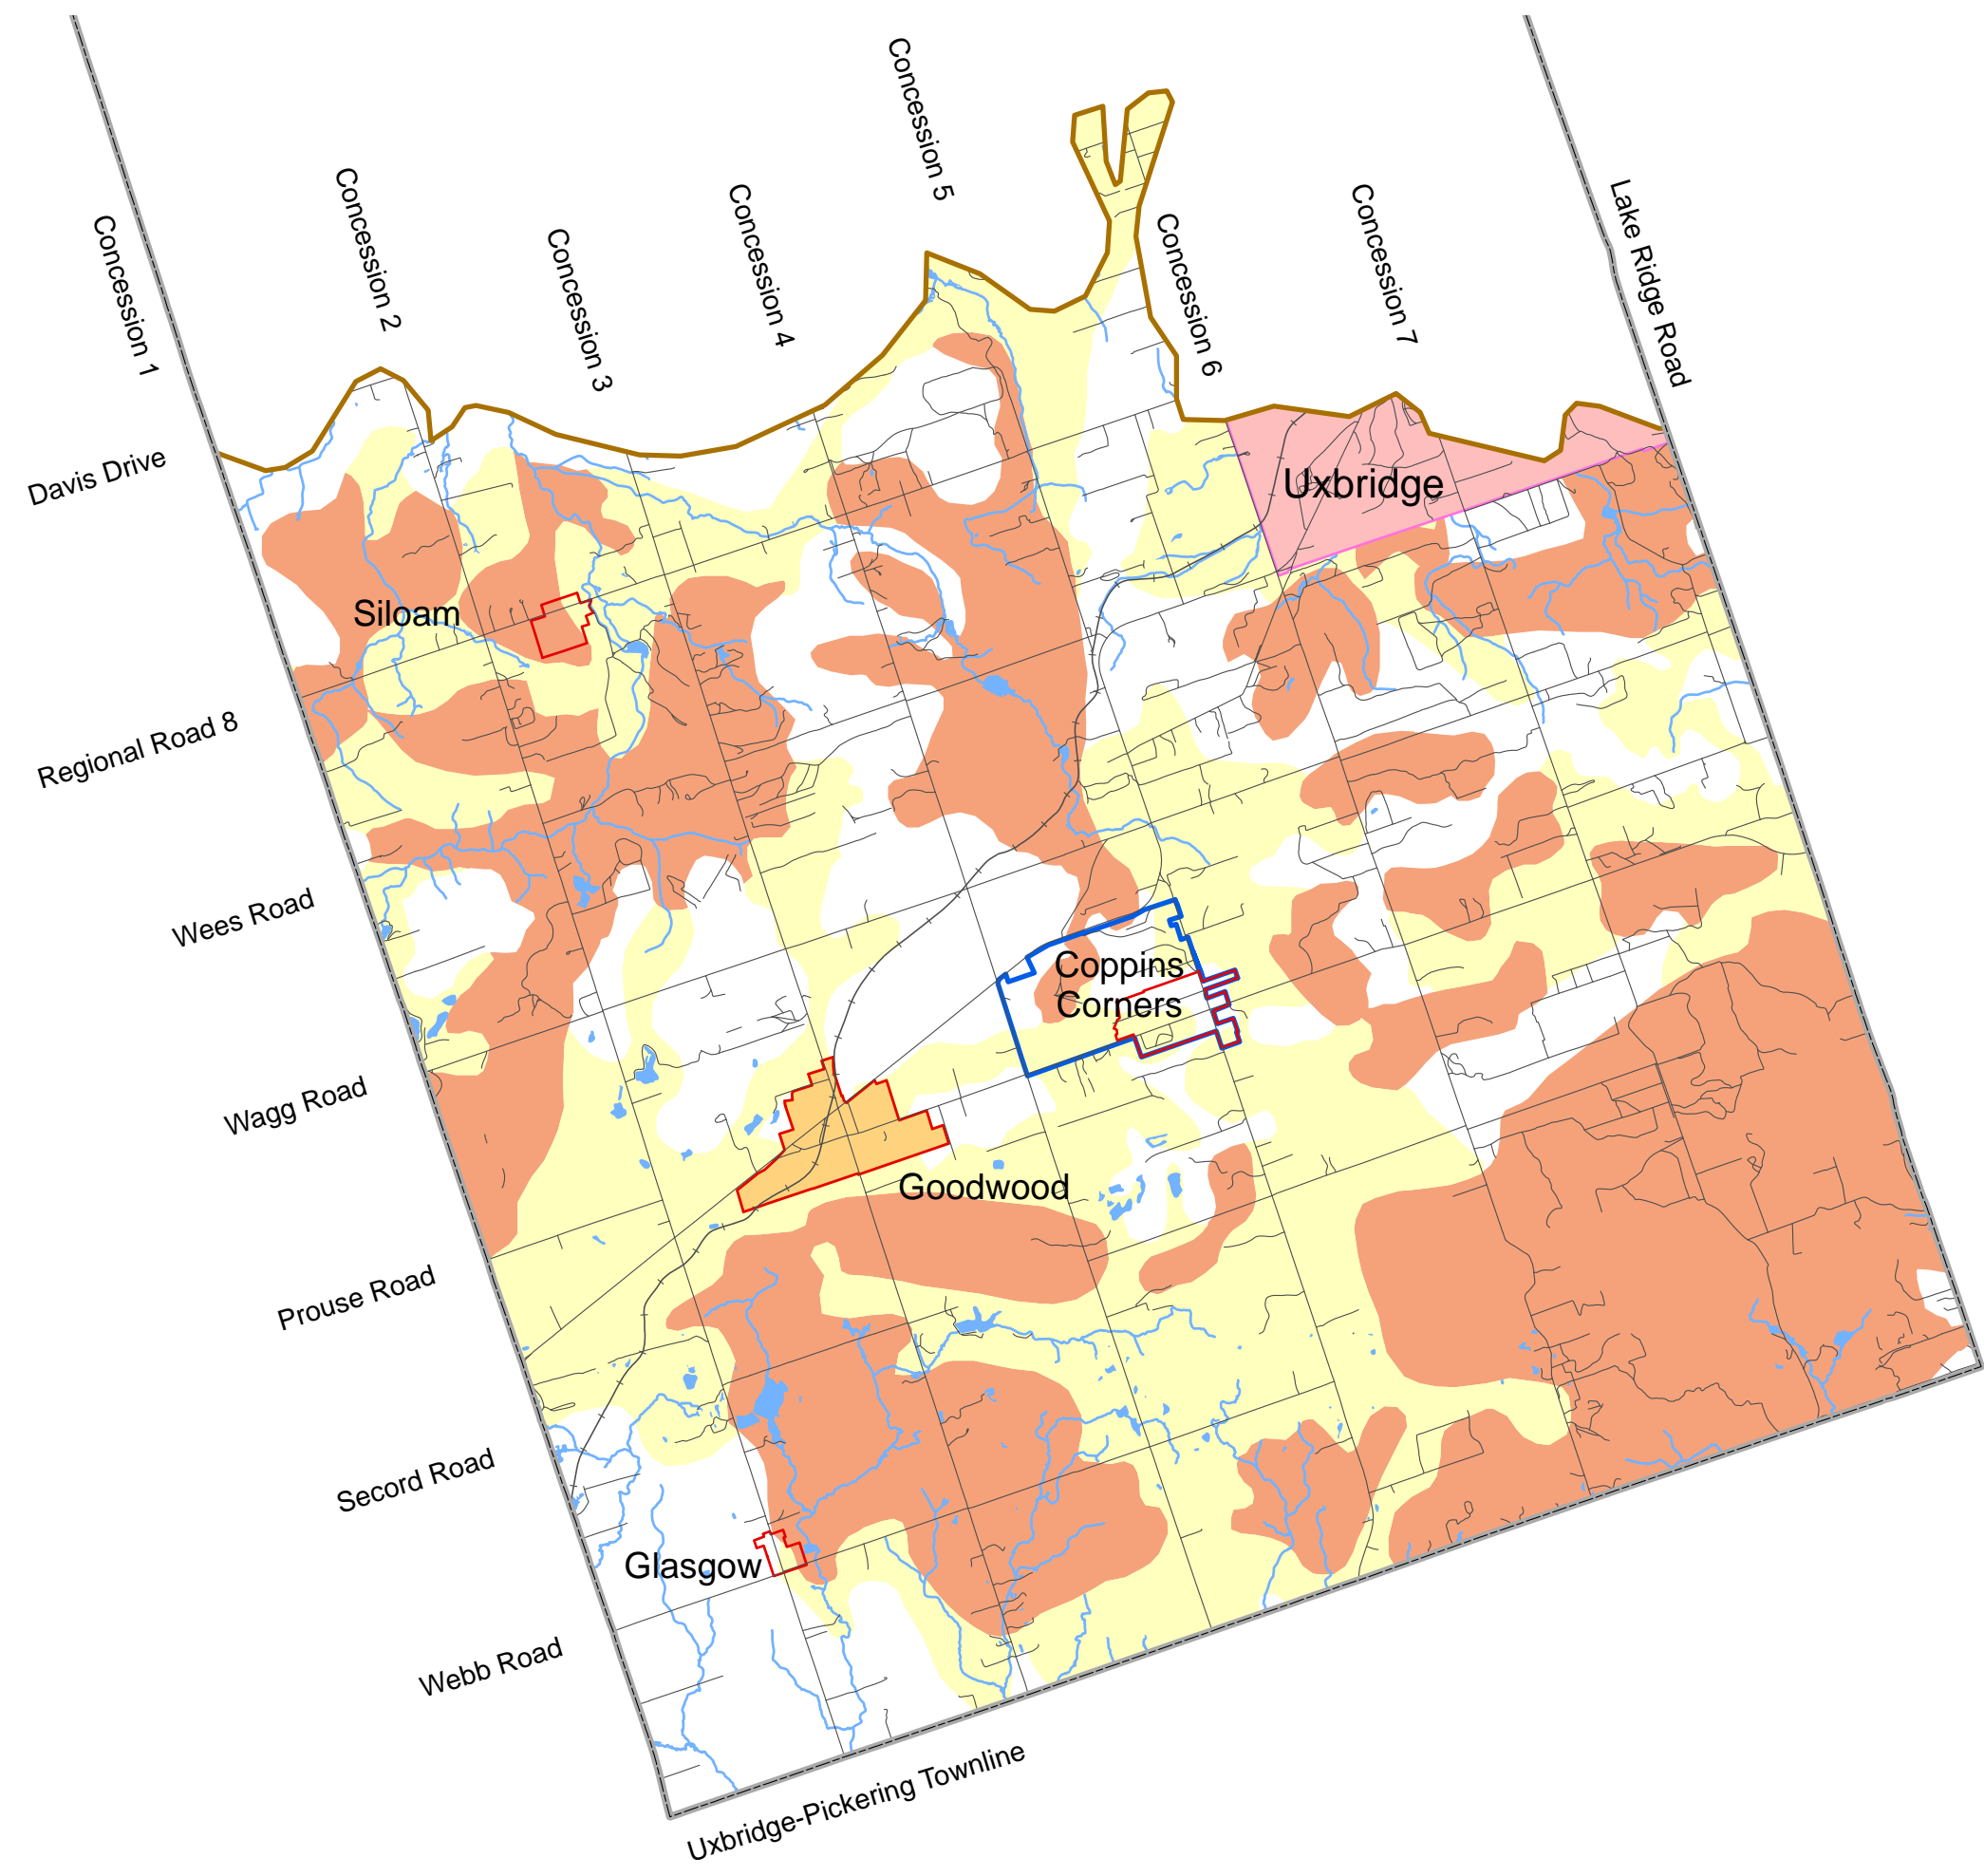

SCHEDULE K

Township of Uxbridge Oak Ridges Moraine Conservation Plan Area Landform Conservation Areas

- Municipal Boundary
- Railway
- Roads
- Oak Ridges Moraine Conservation Plan Area Boundary
- Watercourses
- Waterbodies
- Uxbridge Urban Area Secondary Plan Area
- Goodwood Secondary Plan Area
- Coppins Corners Secondary Plan Area
- Hamlet Boundary

Oak Ridges Moraine Landform Conservation Area

- Landform Conservation Area Category 1
- Landform Conservation Area Category 2