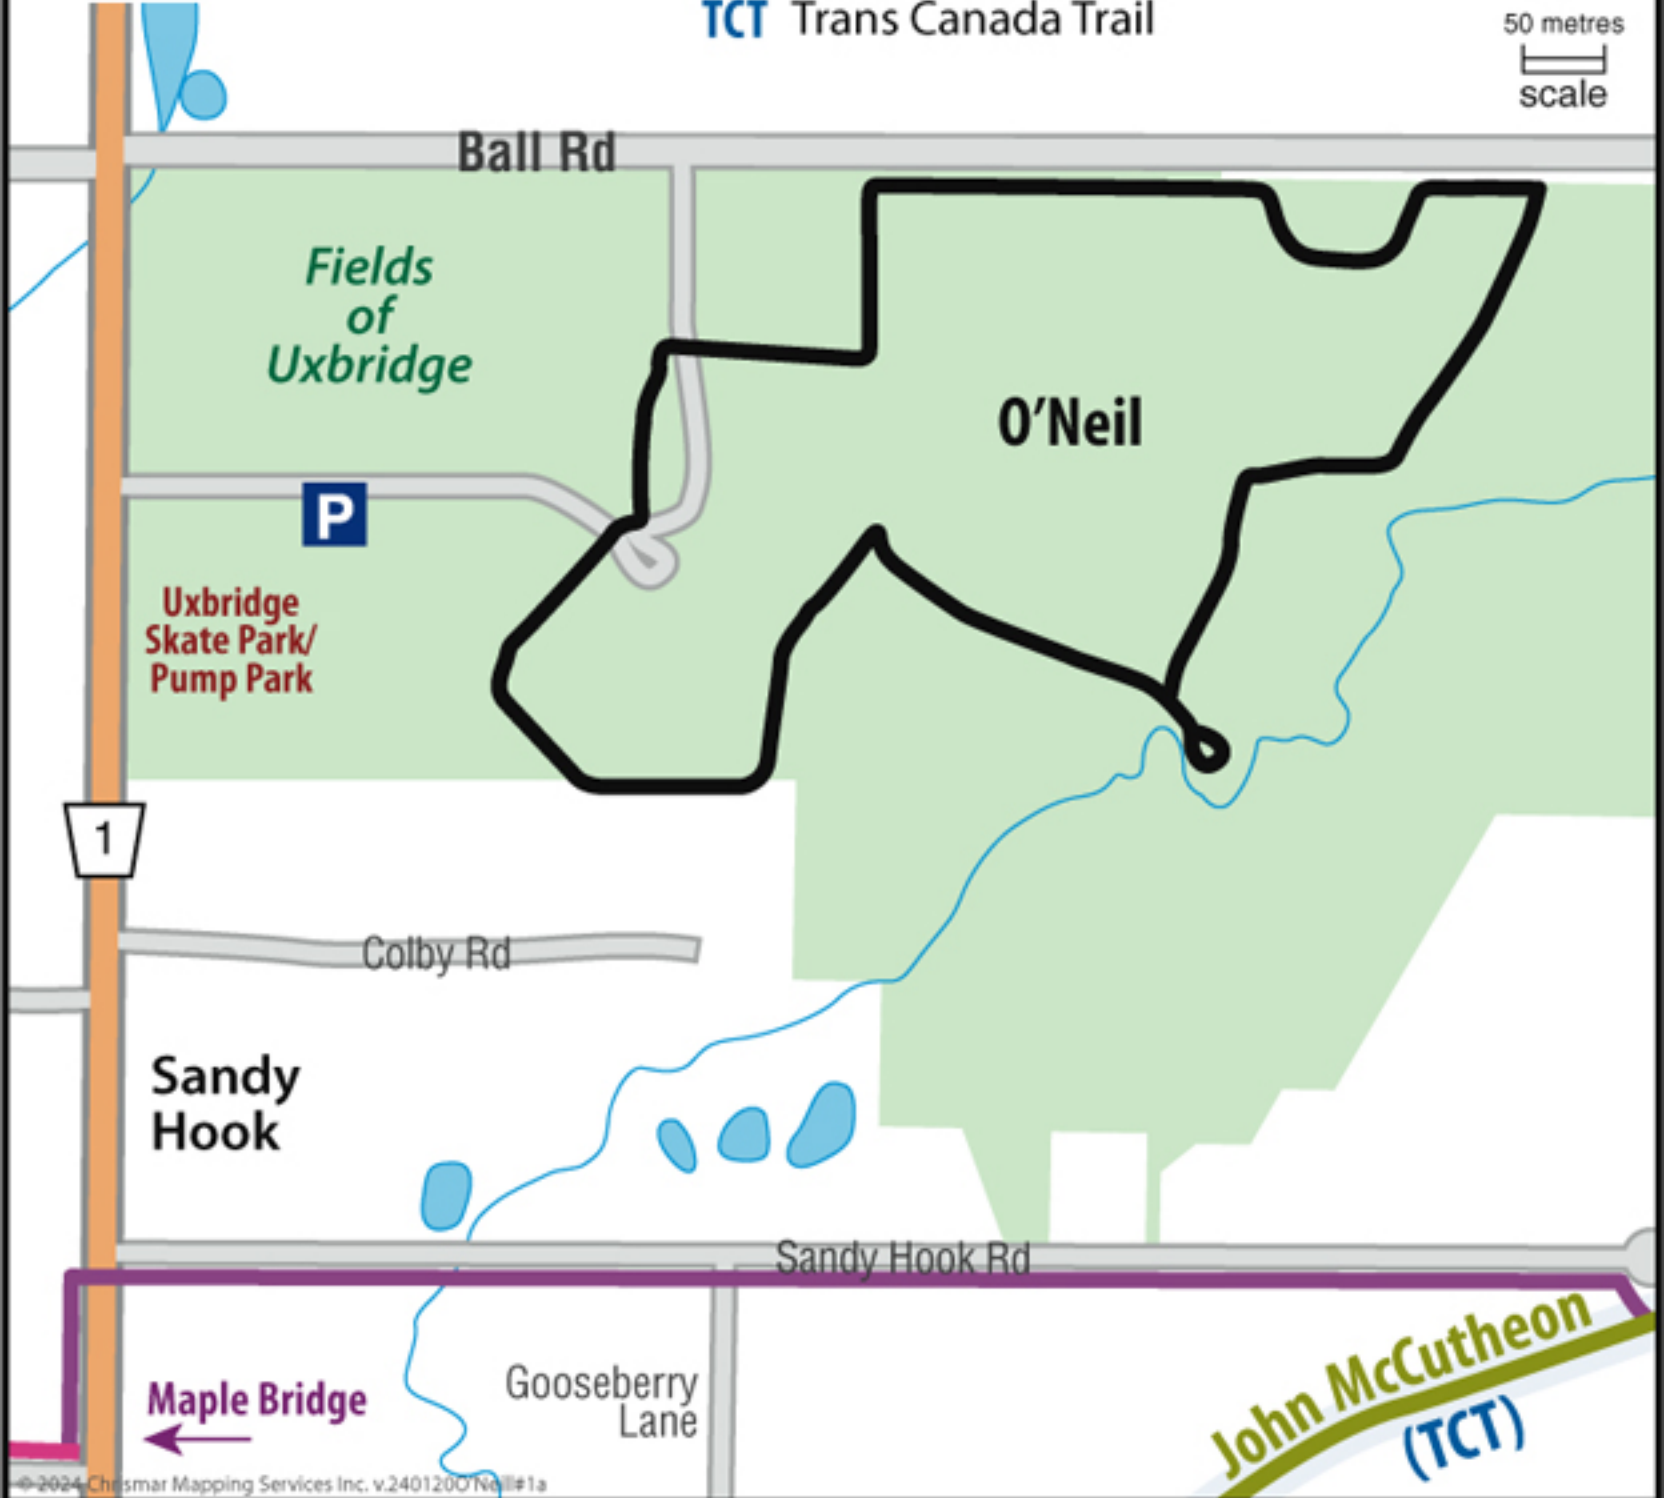

Uxbridge Town Trails

— connector trail
TCT Trans Canada Trail

Fields of Uxbridge

O'Neil

**Uxbridge
Skate Park/
Pump Park**

Colby Rd

Sandy Hook

Sandy Hook Rd

Maple Bridge

Gooseberry Lane

**John McCutcheon
(TCT)**